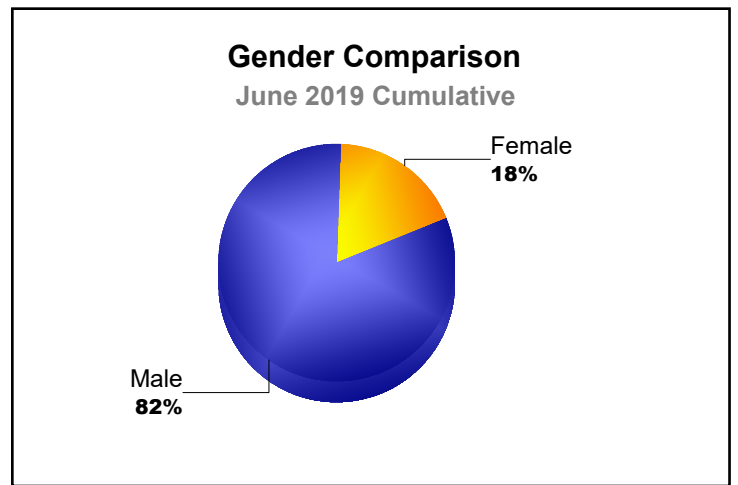

Year	New Clubs	Dropped Clubs	Gain/ Loss Clubs	New Members	Charter Members	Reinstate Members	Transfer Members	Total Member Added	Total Members Dropped	Gain/ Loss Members
2014-2015	0	0	0	13	2	69	1	85	-88	-3
2015-2016	0	0	0	9	0	0	0	9	-17	-8
2016-2017	0	0	0	6	0	0	0	6	-27	-21
2017-2018	0	0	0	9	0	2	0	11	-19	-8
2018-2019	0	-1	-1	12	0	0	0	12	-24	-12
<b>Average</b>	<b>0</b>	<b>0</b>	<b>0</b>	<b>10</b>	<b>0</b>	<b>14</b>	<b>0</b>	<b>25</b>	<b>-35</b>	<b>-10</b>