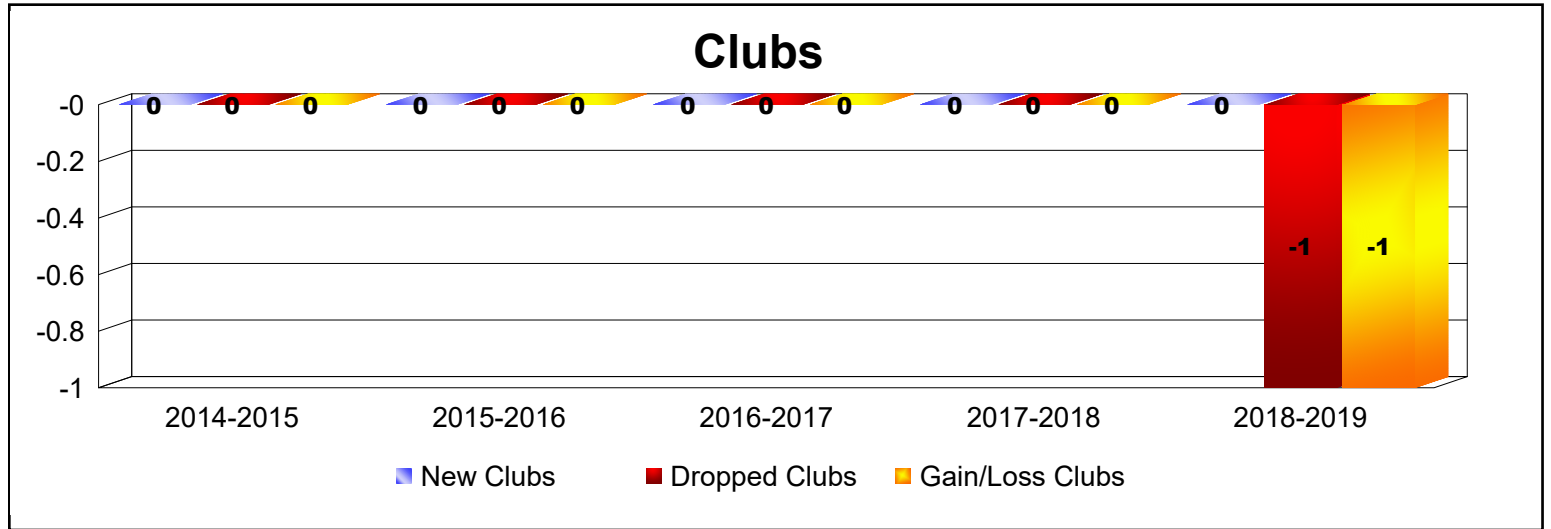

Year	New Clubs	Dropped Clubs	Gain/ Loss Clubs	New Members	Charter Members	Reinstate Members	Transfer Members	Total Member Added	Total Members Dropped	Gain/ Loss Members
2014-2015	0	0	0	13	2	69	1	85	-88	-3
2015-2016	0	0	0	9	0	0	0	9	-17	-8
2016-2017	0	0	0	6	0	0	0	6	-27	-21
2017-2018	0	0	0	9	0	2	0	11	-19	-8
2018-2019	0	-1	-1	12	0	0	0	12	-24	-12
<b>Average</b>	<b>0</b>	<b>0</b>	<b>0</b>	<b>10</b>	<b>0</b>	<b>14</b>	<b>0</b>	<b>25</b>	<b>-35</b>	<b>-10</b>

Year	New Clubs	Dropped Clubs	Gain/ Loss Clubs	New Members	Charter Members	Reinstate Members	Transfer Members	Total Member Added	Total Members Dropped	Gain/ Loss Members
2014-2015	0	-1	-1	135	14	48	2	199	-254	-55
2015-2016	0	0	0	115	3	9	1	128	-176	-48
2016-2017	0	0	0	226	0	2	3	231	-194	37
2017-2018	1	-3	-2	114	22	1	2	139	-195	-56
2018-2019	1	-1	0	131	23	2	2	158	-174	-16
<b>Average</b>	<b>0</b>	<b>-1</b>	<b>-1</b>	<b>144</b>	<b>12</b>	<b>12</b>	<b>2</b>	<b>171</b>	<b>-199</b>	<b>-28</b>