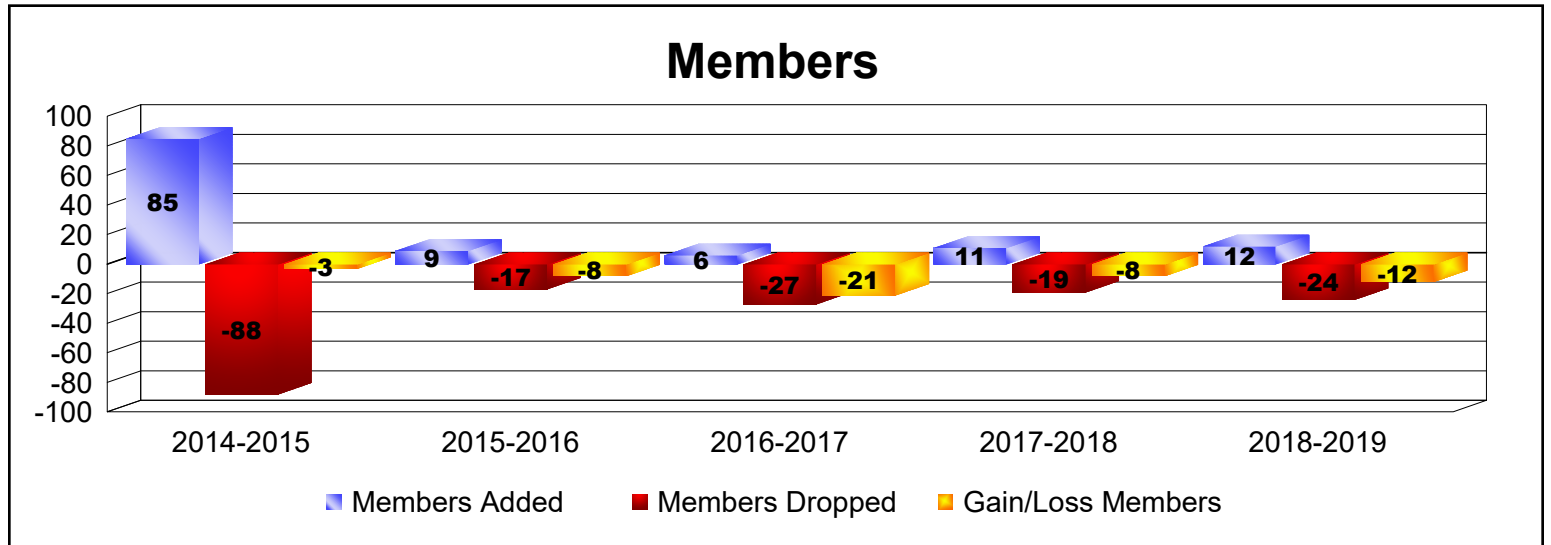

Year	New Clubs	Dropped Clubs	Gain/ Loss Clubs	New Members	Charter Members	Reinstate Members	Transfer Members	Total Member Added	Total Members Dropped	Gain/ Loss Members
2014-2015	0	0	0	13	2	69	1	85	-88	-3
2015-2016	0	0	0	9	0	0	0	9	-17	-8
2016-2017	0	0	0	6	0	0	0	6	-27	-21
2017-2018	0	0	0	9	0	2	0	11	-19	-8
2018-2019	0	-1	-1	12	0	0	0	12	-24	-12
<b>Average</b>	<b>0</b>	<b>0</b>	<b>0</b>	<b>10</b>	<b>0</b>	<b>14</b>	<b>0</b>	<b>25</b>	<b>-35</b>	<b>-10</b>

Year	New Clubs	Dropped Clubs	Gain/ Loss Clubs	New Members	Charter Members	Reinstate Members	Transfer Members	Total Member Added	Total Members Dropped	Gain/ Loss Members
2014-2015	0	-1	-1	135	14	48	2	199	-254	-55
2015-2016	0	0	0	115	3	9	1	128	-176	-48
2016-2017	0	0	0	226	0	2	3	231	-194	37
2017-2018	1	-3	-2	114	22	1	2	139	-195	-56
2018-2019	1	-1	0	131	23	2	2	158	-174	-16
<b>Average</b>	<b>0</b>	<b>-1</b>	<b>-1</b>	<b>144</b>	<b>12</b>	<b>12</b>	<b>2</b>	<b>171</b>	<b>-199</b>	<b>-28</b>