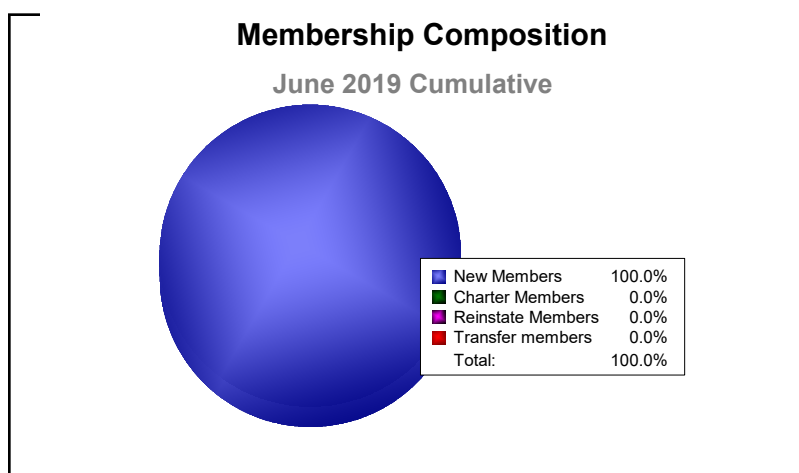

Year	New Clubs	Dropped Clubs	Gain/ Loss Clubs	New Members	Charter Members	Reinstate Members	Transfer Members	Total Member Added	Total Members Dropped	Gain/ Loss Members
2014-2015	0	0	0	13	2	69	1	85	-88	-3
2015-2016	0	0	0	9	0	0	0	9	-17	-8
2016-2017	0	0	0	6	0	0	0	6	-27	-21
2017-2018	0	0	0	9	0	2	0	11	-19	-8
2018-2019	0	-1	-1	12	0	0	0	12	-24	-12
<b>Average</b>	<b>0</b>	<b>0</b>	<b>0</b>	<b>10</b>	<b>0</b>	<b>14</b>	<b>0</b>	<b>25</b>	<b>-35</b>	<b>-10</b>

Year	New Clubs	Dropped Clubs	Gain/ Loss Clubs	New Members	Charter Members	Reinstate Members	Transfer Members	Total Member Added	Total Members Dropped	Gain/ Loss Members
2014-2015	0	-1	-1	135	14	48	2	199	-254	-55
2015-2016	0	0	0	115	3	9	1	128	-176	-48
2016-2017	0	0	0	226	0	2	3	231	-194	37
2017-2018	1	-3	-2	114	22	1	2	139	-195	-56
2018-2019	1	-1	0	131	23	2	2	158	-174	-16
<b>Average</b>	<b>0</b>	<b>-1</b>	<b>-1</b>	<b>144</b>	<b>12</b>	<b>12</b>	<b>2</b>	<b>171</b>	<b>-199</b>	<b>-28</b>